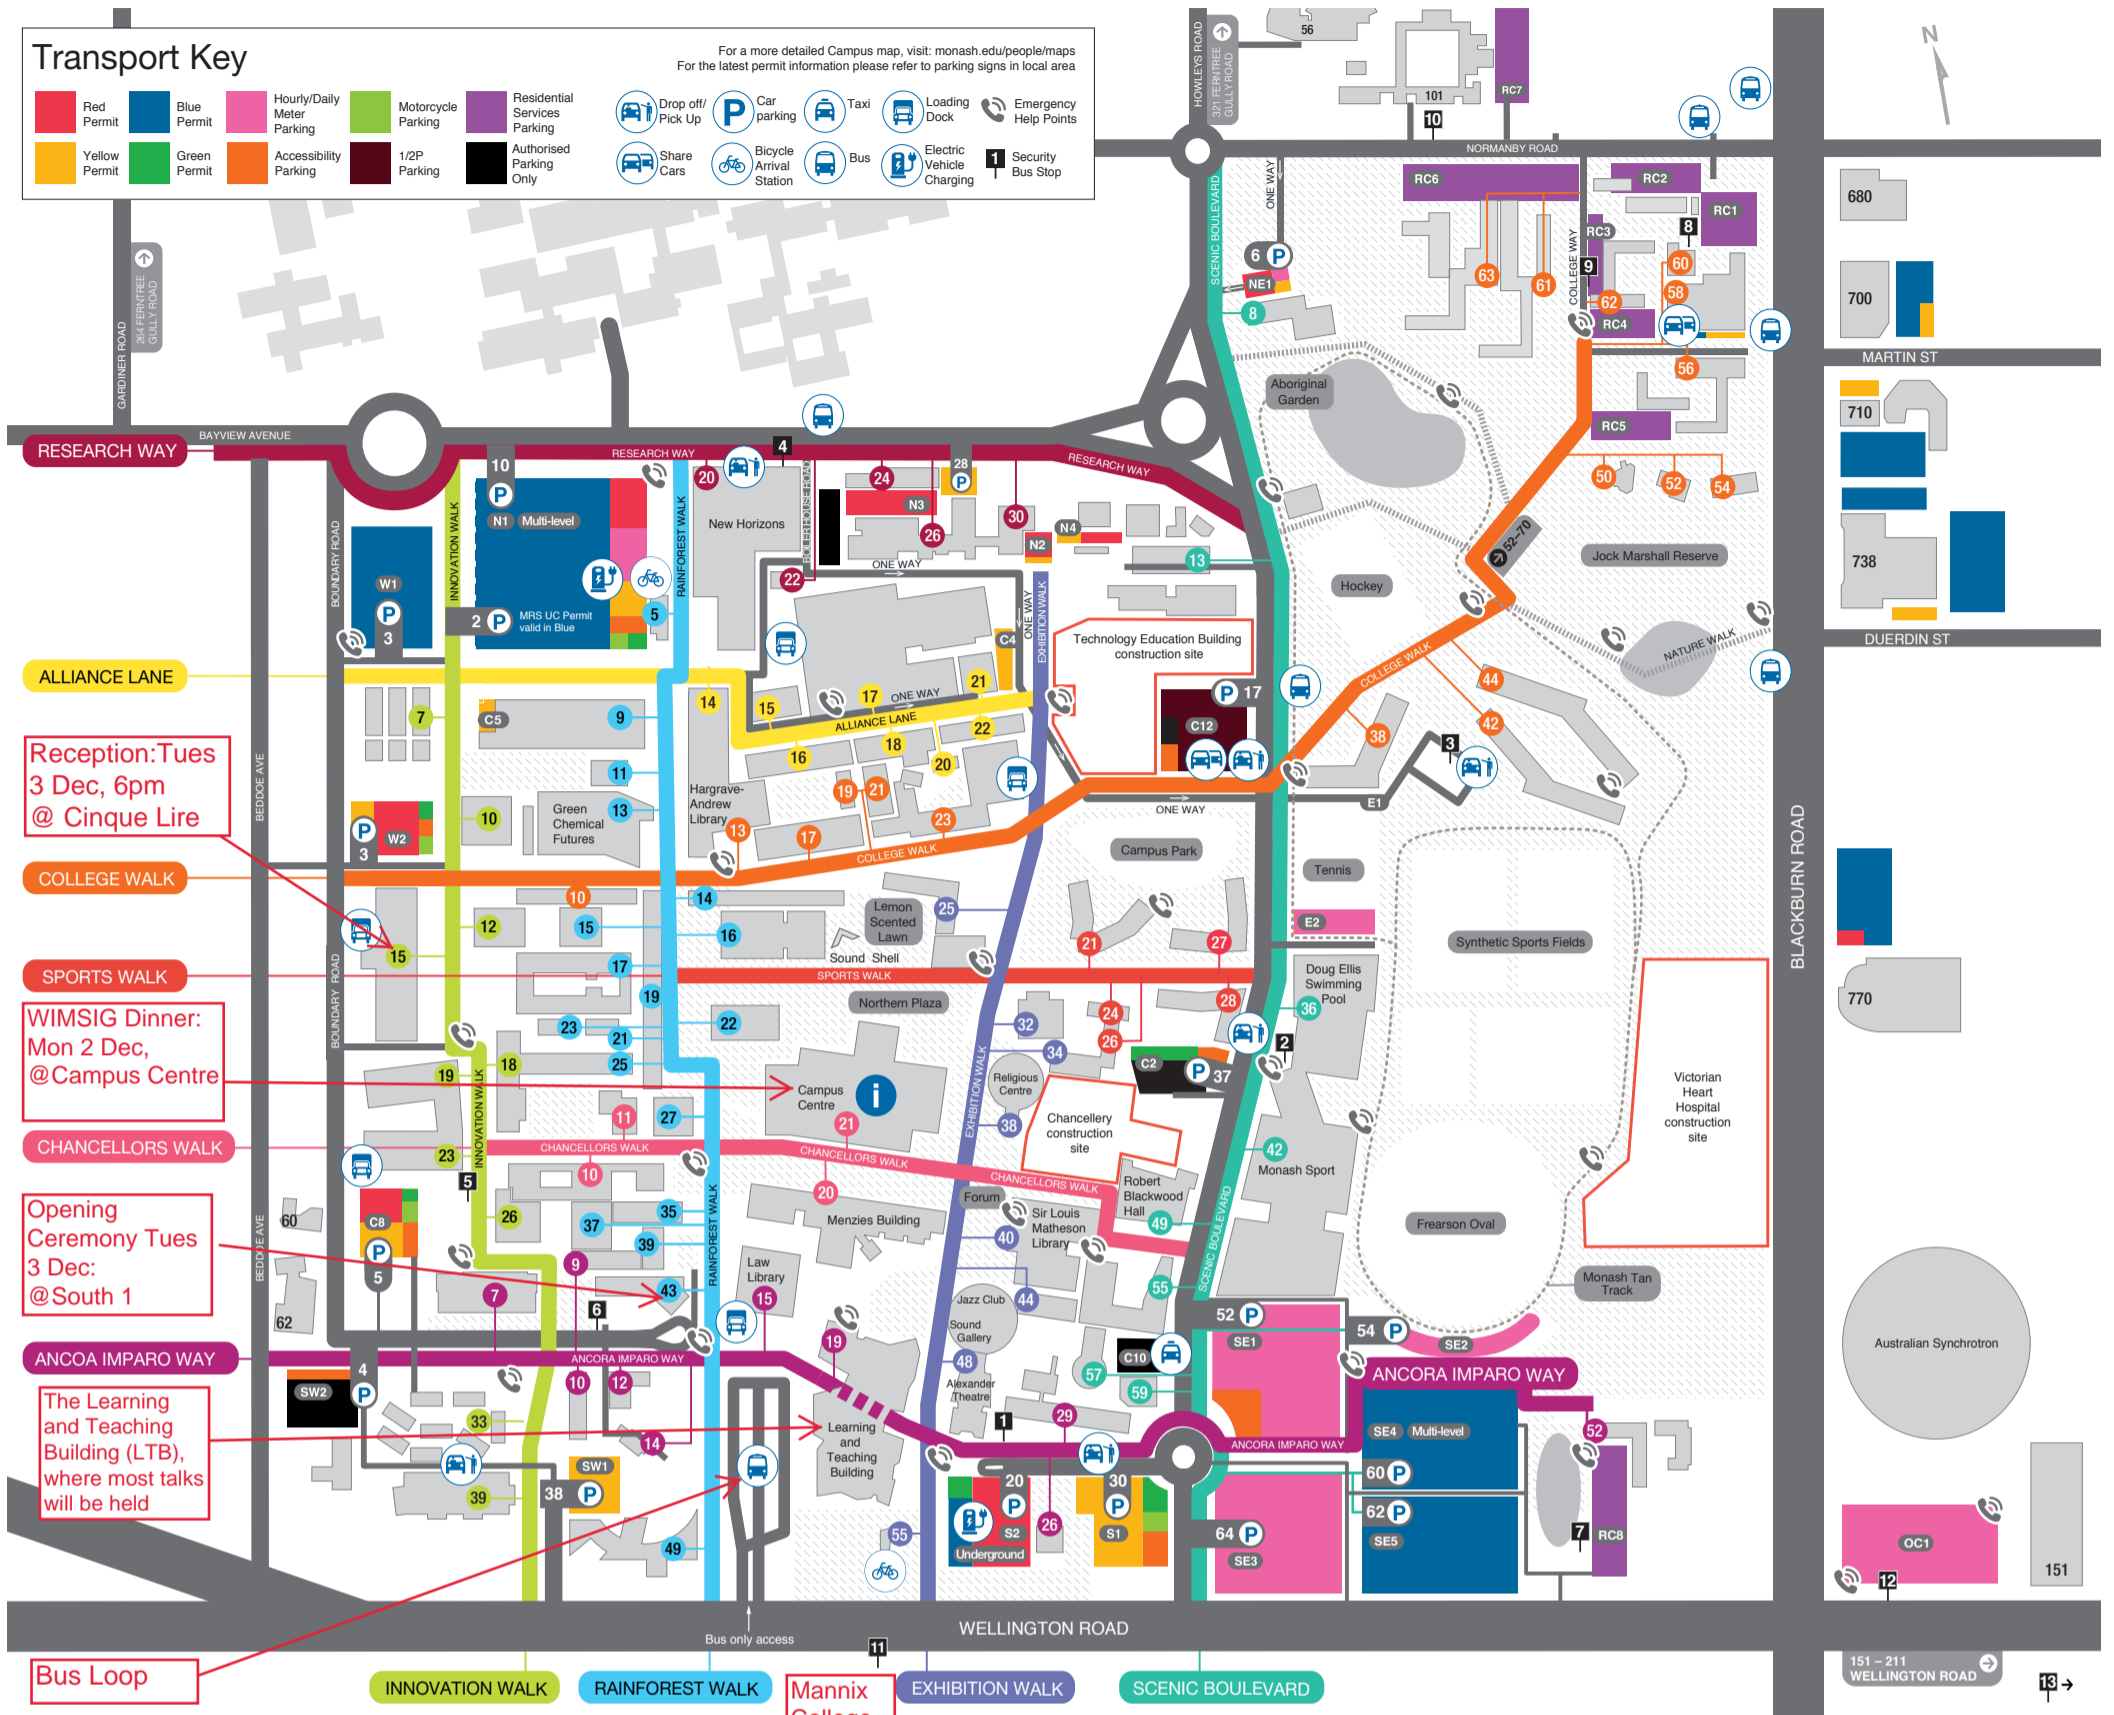

Monash University Clayton campus

Parking	Address
North-West Car Parks enter via Forster Road, Gardiner Road and Bayview Avenue	
Central Five (C5)	4 Innovation Walk
North One Multi-level – Ground level (N1)	10 Research Way
North One Multi-level – Upper levels (N1)	2 Innovation Walk
North Two (N2)	30 Research Way
North Three (N3)	28 Research Way
West One (W1)	3 Alliance Lane
West Two (W2)	3 College Walk
South-West Car Parks	
Central Eight (C8)	5 Ancora Imparo Way
South-west One (SW1)	38 Innovation Walk
South-west Two (SW2)	4 Ancora Imparo Way
North-East Car Parks enter via Howleys Road and Normanby Road	
Central Twelve (C12)	17 Scenic Boulevard
East One (E1)	Scenic Boulevard
East Two (E2)	Scenic Boulevard
North Four (N4)	32 Research Way
North-east One (NE1)	6 Scenic Boulevard
North-east Two (NE2)	Residential Carpark 6
North-east Three (NE3)	Residential Carpark 7
North-east Four (NE4)	Residential Carpark 3
North-east Five (NE5)	Residential Carpark 2
North-east Six (NE6)	Residential Carpark 1
North-east Seven (NE7)	Residential Carpark 4
North-east Eight (NE8)	Residential Carpark 5
South-East Car Parks enter via Wellington Road	
South Two Underground (S2) (91)	20 Ancora Imparo Way
Central Two (C2)	37 Scenic Boulevard
South One (S1)	30 Ancora Imparo Way
South-east One (SE1)	52 Scenic Boulevard
South-east Two (SE2)	54 Scenic Boulevard
South-east Three (SE3)	64 Scenic Boulevard
South-east Four Multi-level (SE4)	60 Scenic Boulevard
South-east Five (SE5)	62 Scenic Boulevard
South-east Six (SE6)	Residential Carpark 8
Off-Campus Car Parks	
Off-campus One (OC1)	Wellington Road/ Blackburn Road
Drop-off/Pick-up Locations	
North	outside 20 Research Way
C12 car park	17 Scenic Boulevard
E1 car park	outside 42 College Walk
East	Scenic Boulevard, outside 28 Sports Walk
South	30 Ancora Imparo Way